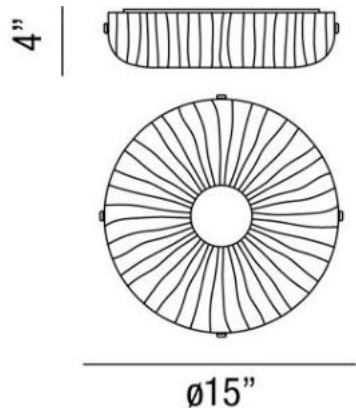

Project Information

Job Name: Canadalite.com   Date: _____   Type: _____
Comments: _____