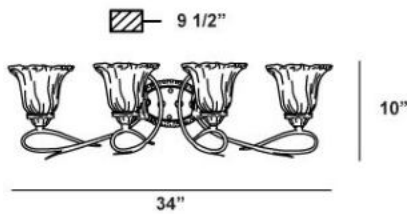

✉ 33 West Beaver Creek Road Richmond Hill
Ontario Canada L4B 1L8

☎ 800.660.5391

☎ 800.660.5390

✉ info@eurofase.com

🌐 www.eurofase.com

SORRENTO , 4-LIGHT BATHBAR

Product Specifications

Item No.:	13403-010
Height:	10"
Extension:	9.5"
Length:	34"
Est. Shipping Weight:	14.96 lbs
No. of Bulbs:	4
Bulb Wattage:	60 watts
Bulb Type:	A19 
Bulb Base:	E26
Bulb Voltage:	120 volts

Options Available

ITEM CODE	FINISH	SHADE
13403-010	weathered gold	amber

Colour / Shades Available

FINISH	SHADE
weathered gold	 amber

Astutely swirled arms, an antique gold finish and soft amber glass pendulous bells are all unique attributes which make this fixture.