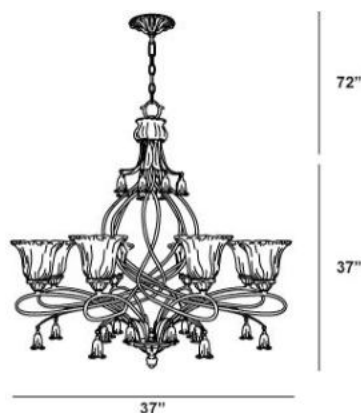

Project Information

Job Name: Canadalite.com Date: _____ Type: _____
Comments: 1 (888) 887-7038, info@canadalite.com