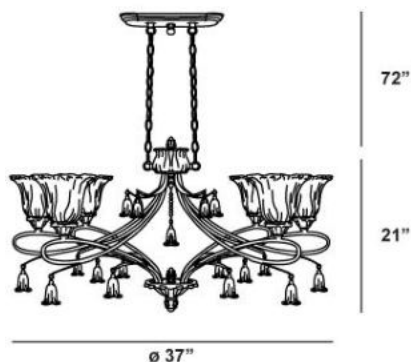

Project Information

Job Name: Canadalite.com Date: _____ Type: _____
Comments: 1 (888) 887-7038, info@canadalite.com