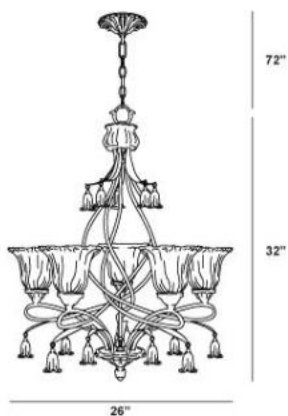

✉ 33 West Beaver Creek Road Richmond Hill
Ontario Canada L4B 1L8
☎ 800.660.5391
☎ 800.660.5390
✉ info@eurofase.com
🌐 www.eurofase.com

SORRENTO , 5-LIGHT CHANDELIER

Product Specifications

Item No.: 13397-012
Height: 32"
Chain / Cord Length: 72"
Diameter: 26"
Est. Shipping Weight: 24.86 lbs
No. of Bulbs: 5
Bulb Wattage: 60 watts
Bulb Type: A19 
Bulb Base: E26
Bulb Voltage: 120 volts

Options Available

ITEM CODE	FINISH	SHADE
13397-012	weathered gold	amber

Colour / Shades Available

FINISH	SHADE
weathered gold	 amber

Astutely swirled arms, an antique gold finish and soft amber glass pendulous bells are all unique attributes which make this fixture.