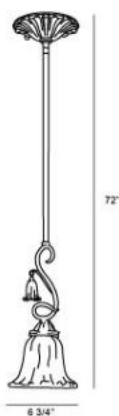

✉ 33 West Beaver Creek Road Richmond Hill
 Ontario Canada L4B 1L8
 ☎ 800.660.5391
 ☎ 800.660.5390
 📧 info@eurofase.com
 🌐 www.eurofase.com

SORRENTO , 1-LIGHT PENDANT

Product Specifications

Item No.: 13395-018
 Height: 14.5"
 Chain / Cord Length: 36"
 Diameter: 6.75"
 Est. Shipping Weight: 6.60 lbs
 No. of Bulbs: 1
 Bulb Wattage: 60 watts
 Bulb Type: A19 
 Bulb Base: E26
 Bulb Voltage: 120 volts

Options Available

ITEM CODE	FINISH	SHADE
13395-018	weathered gold	amber

Colour / Shades Available

FINISH	SHADE
weathered gold	 amber

Astutely swirled arms, an antique gold finish and soft amber glass pendulous bells are all unique attributes which make this fixture.