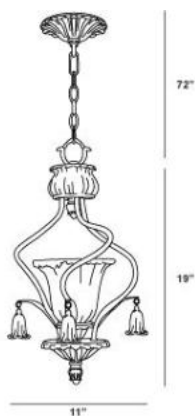

✉ 33 West Beaver Creek Road Richmond Hill
 Ontario Canada L4B 1L8
 ☎ 800.660.5391
 ☎ 800.660.5390
 📧 info@eurofase.com
 🌐 www.eurofase.com

SORRENTO , 1-LIGHT PENDANT

Product Specifications

Item No.: 13394-011
 Height: 19"
 Chain / Cord Length: 72"
 Width: 11"
 Diameter: 11"
 Est. Shipping Weight: 10.56 lbs
 No. of Bulbs: 1
 Bulb Wattage: 60 watts
 Bulb Type: A19 
 Bulb Base: E26
 Bulb Voltage: 120 volts

Options Available

ITEM CODE	FINISH	SHADE
13394-011	weathered gold	amber

Colour / Shades Available

FINISH	SHADE
weathered gold 	amber 

Astutely swirled arms, an antique gold finish and soft amber glass pendulous bells are all unique attributes which make this fixture.