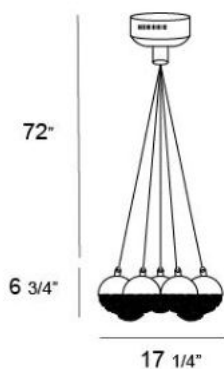

Project Information

Job Name: Canadalite.com   Date: _____   Type: _____
Comments: 1 (888) 887-7038