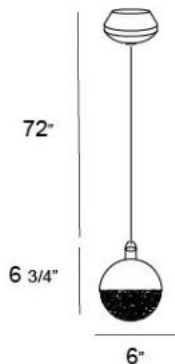

Project Information

Job Name: Canadalite.com   Date: _____   Type: _____
Comments: 1 (888) 887-7038