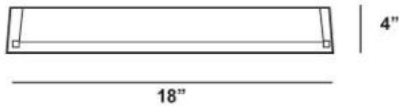

✉ 33 West Beaver Creek Road Richmond Hill
Ontario Canada L4B 1L8

☎ 800.660.5391

☎ 800.660.5390

✉ info@eurofase.com

🌐 www.eurofase.com

SLEEK , 2-LIGHT FLUSHMOUNT

Product Specifications

Item No.: 14436-017
 Height: 4.25"
 Width: 12.75"
 Length: 17.25"
 Est. Shipping Weight: 9.33 lbs
 No. of Bulbs: 2
 Bulb Wattage: 60 watts
 Bulb Type: A19 
 Bulb Base: E26
 Bulb Voltage: 120 volts

Options Available

ITEM CODE	FINISH	SHADE
14436-017	chrome	white

Colour / Shades Available

FINISH	SHADE
chrome	<input type="radio"/> white

Glass curves auspiciously in a single sheet of opaque glass, lined with crystal clear border, set in place by a metal-grey base.