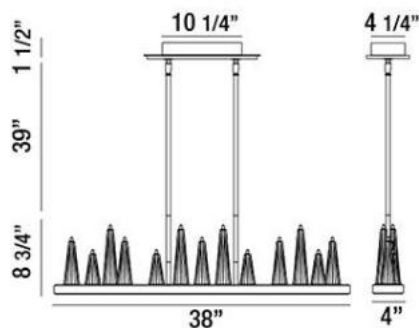

SKYLINE , 13-LIGHT RECTANGULAR CHANDELIER

Product Specifications

Collection:	Illuminations
Item No.:	26373-010
Height:	8.75"
Chain / Cord Length:	39"
Width:	4"
Length:	38"
Est. Shipping Weight:	29.70 lbs
No. of Bulbs:	13 Inc.
Bulb Wattage:	20 watts
Bulb Type:	BI PIN
Bulb Base:	G4
Bulb Voltage:	12 volts

Options Available

ITEM CODE	FINISH	SHADE
26373-010	chrome	clear glass

Colour / Shades Available

FINISH	SHADE
chrome	<input type="radio"/> clear glass

Solid wood base with clear glass cylinders and chrome accent comes with 3"+6"+12"+18" extension rods