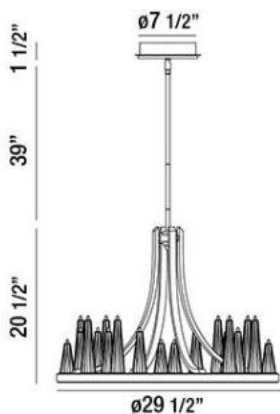

SKYLINE , 20-LIGHT CHANDELIER

Product Specifications

Collection:	Illuminations
Item No.:	26372-013
Height:	20.5"
Chain / Cord Length:	39"
Diameter:	29.5"
Est. Shipping Weight:	59.18 lbs
No. of Bulbs:	20 Inc.
Bulb Wattage:	20 watts
Bulb Type:	BI PIN
Bulb Base:	G4
Bulb Voltage:	12 volts

Options Available

ITEM CODE	FINISH	SHADE
26372-013	chrome	clear glass

Colour / Shades Available

FINISH	SHADE
chrome	<input type="radio"/> clear glass

Solid wood base with clear glass cylinders and chrome accent comes with 3"+6"+12"+18" extension rods