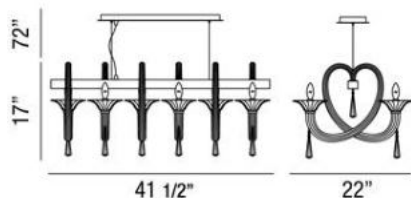

Project Information

Job Name: Canadalite.com Date: _____ Type: _____

Comments: 1 (888) 887-7038, info@canadalite.com