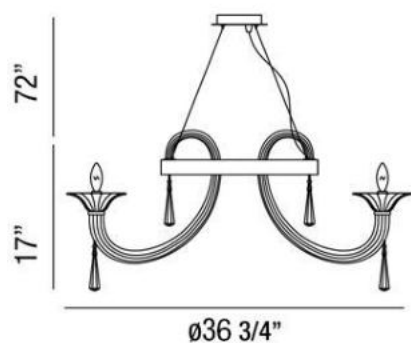

Project Information

Job Name: Canadalite.com Date: _____ Type: _____
Comments: 1 (888) 887-7038, info@canadalite.com