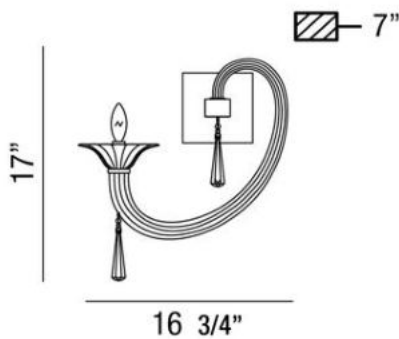

Project Information

Job Name: _____ Date: _____ Type: _____

Comments: 1 (888) 887-7038, info@canadalite.com _____