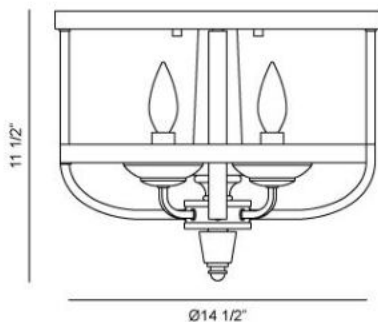

Project Information

Job Name: Canadalite.com Date: _____ Type: _____

Comments: 1 (888) 887-7038, info@canadalite.com