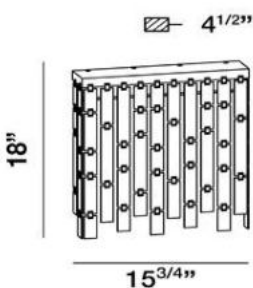

SENSATION , 3-LIGHT WALL SCNCE

Product Specifications

Collection:	Illuminations
Item No.:	19444-017
Height:	18"
Extension:	4.5"
Length:	15.75"
Est. Shipping Weight:	8.36 lbs
No. of Bulbs:	3
Bulb Wattage:	60 watts
Bulb Type:	A19 
Bulb Base:	E26
Bulb Voltage:	120 volts

Options Available

ITEM CODE	FINISH	SHADE
19444-017	chrome	smoked mirrored glass

Colour / Shades Available

FINISH	SHADE
chrome 	smoked mirrored glass

Interlocking bands of matte silver bring a heightened sense of modernity to this family. Technically sound and aesthetically pleasing, the continuous and staggered links of silver are spaced evenly to allow the interior light to emanate. The rectangular shape of the design complements the links with a broader perspective. These are contemporary, cutting-edge fixtures that effortlessly retain Eurofase's classic techniques in their solid design.