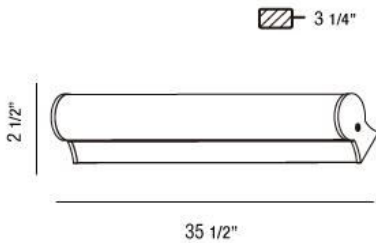

Project Information

Job Name: Canadalite.com Date: _____ Type: _____

Comments: 1 (888) 887-7038, info@canadalite.com