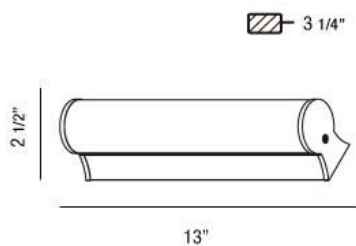

Project Information

Job Name: Canadalite.com Date: _____ Type: _____
Comments: 1 (888) 887-7038, info@canadalite.com