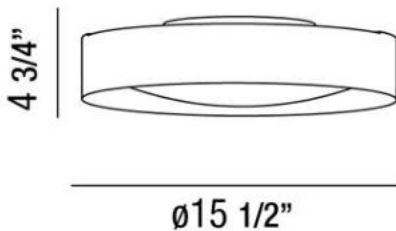

Project Information

Job Name: Canadalite.com Date: _____ Type: _____

Comments: 1 (888) 887-7038, info@canadalite.com