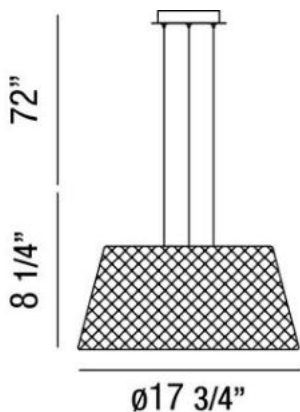

Project Information

Job Name: Canadalite.com Date: _____ Type: _____
Comments: _____