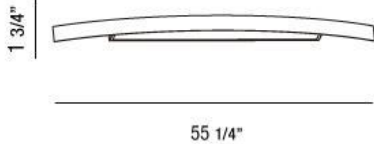

Project Information

Job Name: Canadalite.com Date: _____ Type: _____

Comments: 1 (888) 887-7038, info@canadalite.com