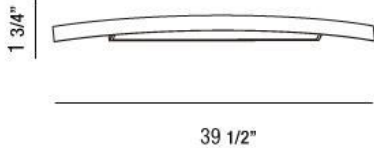

Project Information

Job Name: Canadalite.com Date: _____ Type: _____

Comments: 1 (888) 887-7038, info@canadalite.com