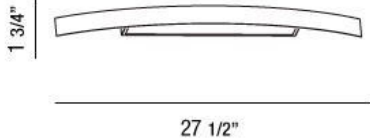

Project Information

Job Name: Canadalite.com Date: _____ Type: _____

Comments: 1 (888) 887-7038, info@canadalite.com