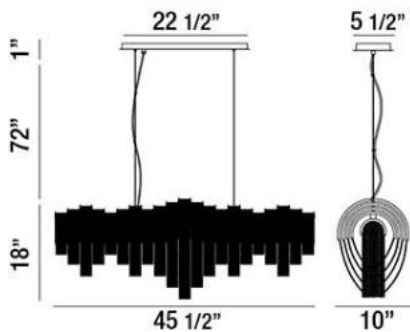

Project Information

Job Name: Canadalite.com Date: _____ Type: _____

Comments: 534 Hood Road, Markham ON L3R 3K9 Email: info@canadalite.com