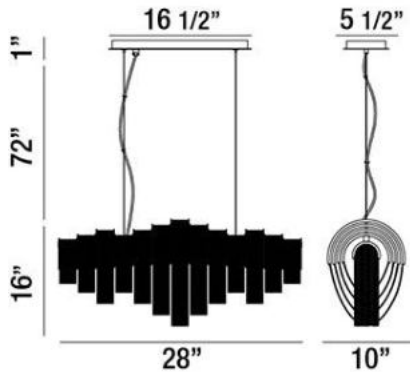

Draped rings of crystal beading layered in curved polished chrome tracks

SAGE , 5-LIGHT LINEAR CHANDELIER

Product Specifications

Collection:	Illuminations
Item No.:	26598-017
Height:	16"
Chain / Cord Length:	72"
Width:	10"
Length:	28"
Est. Shipping Weight:	30.36 lbs
No. of Bulbs:	5 Inc.
Bulb Wattage:	60 watts
Bulb Type:	G9 
Bulb Base:	G9
Bulb Voltage:	120 volts