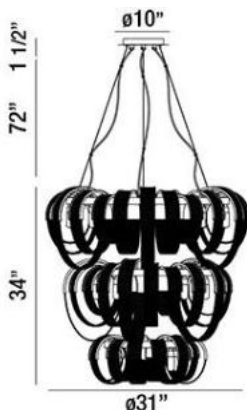

Draped rings of crystal beading layered in curved polished chrome tracks

SAGE , 17-LIGHT CHANDELIER

Product Specifications

Collection:	Illuminations
Item No.:	26597-010
Height:	34"
Chain / Cord Length:	72"
Diameter:	31"
Est. Shipping Weight:	98.78 lbs
No. of Bulbs:	17 Inc.
Bulb Wattage:	60 watts
Bulb Type:	G9 
Bulb Base:	G9
Bulb Voltage:	120 volts

Options Available

ITEM CODE	FINISH	SHADE
26597-010	chrome	clear crystal

Colour / Shades Available

FINISH	SHADE
chrome <input type="radio"/>	clear crystal <input type="radio"/>

Project Information

Job Name: Canadalite.com Date: _____ Type: _____