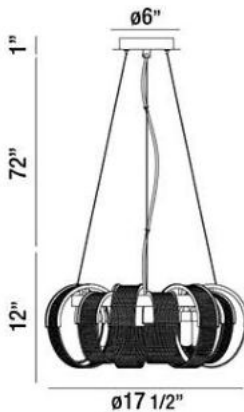

Draped rings of crystal beading layered in curved polished chrome tracks

SAGE , 4-LIGHT CHANDELIER

Product Specifications

Collection:	Illuminations
Item No.:	26594-019
Height:	12"
Chain / Cord Length:	72"
Diameter:	17.5"
Est. Shipping Weight:	20.02 lbs
No. of Bulbs:	4 Inc.
Bulb Wattage:	60 watts
Bulb Type:	G9 
Bulb Base:	G9
Bulb Voltage:	120 volts