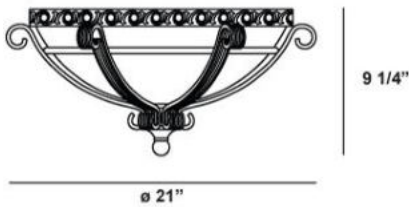

✉ 33 West Beaver Creek Road Richmond Hill
Ontario Canada L4B 1L8

☎ 800.660.5391

☎ 800.660.5390

✉ info@eurofase.com

🌐 www.eurofase.com

RUSTICO , 5-LIGHT FLUSHMOUNT

Product Specifications

Item No.:	14580-017
Height:	9.25"
Diameter:	21"
Est. Shipping Weight:	18.04 lbs
No. of Bulbs:	5
Bulb Wattage:	60 watts
Bulb Type:	A19 
Bulb Base:	E26
Bulb Voltage:	120 volts

Options Available

ITEM CODE	FINISH	SHADE
14580-017	antique gold	honey

Colour / Shades Available

FINISH	SHADE
antique gold	 honey

This stunning centerpiece is sure to be the focal point of every room. Solid yet elegant, the amber lights are designed like candles to complement the Arcadian beauty of the cast iron.