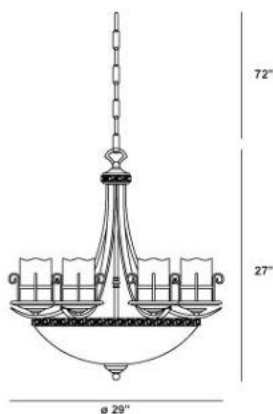

✉ 33 West Beaver Creek Road Richmond Hill
Ontario Canada L4B 1L8
☎ 800.660.5391
☎ 800.660.5390
✉ info@eurofase.com
🌐 www.eurofase.com

RUSTICO , 9-LIGHT CHANDELIER

Product Specifications

Item No.: 14578-014
Height: 29"
Chain / Cord Length: 72"
Diameter: 27"
Est. Shipping Weight: 38.50 lbs
No. of Bulbs: 9
Bulb Wattage: 60 watts
Bulb Type: A19 
Bulb Base: E26
Bulb Voltage: 120 volts

Options Available

ITEM CODE	FINISH	SHADE
14578-014	antique gold	honey

Colour / Shades Available

FINISH	SHADE
antique gold	 honey

This stunning centrepiece is sure to be the focal point of every room. Solid yet elegant, the amber lights are designed like candles to complement the Arcadian beauty of the cast iron.