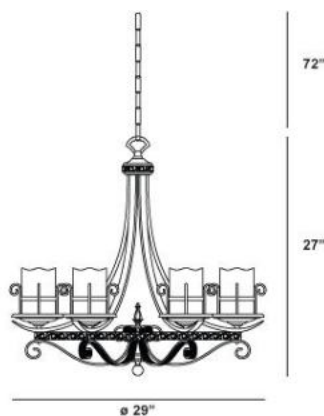

Project Information

Job Name: Canadalite.com Date: _____ Type: _____

Comments: 1 (888) 887-7038, info@canadalite.com