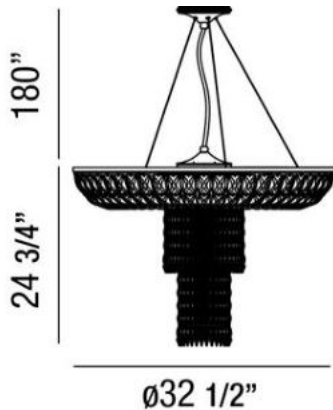

ROSALIA , 15-LIGHT PENDANT

Product Specifications

Collection:	Illuminations
Item No.:	25651-010
Height:	24.75"
Chain / Cord Length:	180"
Diameter:	32.5"
Est. Shipping Weight:	62.79 lbs
No. of Bulbs:	15 Inc.
Bulb Wattage:	20 watts
Bulb Type:	G4 
Bulb Base:	G4
Bulb Voltage:	12 volts

Options Available

ITEM CODE	FINISH	SHADE
25651-010	plated silver	clear crystal

Colour / Shades Available

FINISH	SHADE
plated silver	clear crystal

Project Information

Job Name: Canadalite.com Date: _____ Type: _____
 Comments: 1 (888) 887-7038, info@canadalite.com