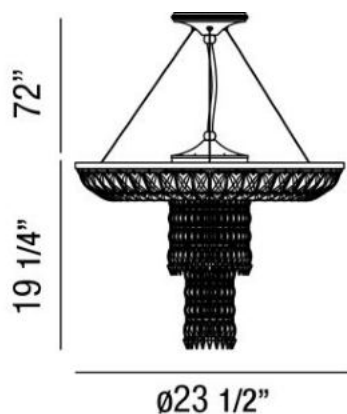

Project Information

Job Name: Canadalite.com Date: _____ Type: _____
Comments: 1 (888) 887-7038, info@canadalite.com