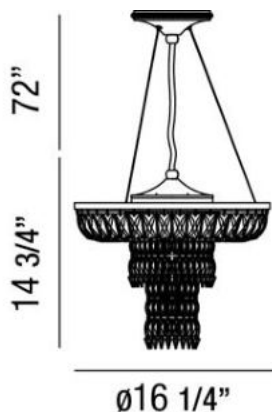

ROSALIA , 9-LIGHT PENDANT

Product Specifications

Collection:	Illuminations
Item No.:	25649-017
Height:	14.75"
Chain / Cord Length:	72"
Diameter:	16.25"
Est. Shipping Weight:	22.62 lbs
No. of Bulbs:	9 Inc.
Bulb Wattage:	20 watts
Bulb Type:	G4 
Bulb Base:	G4
Bulb Voltage:	12 volts

Options Available

ITEM CODE	FINISH	SHADE
25649-017	plated silver	clear crystal

Colour / Shades Available

FINISH	SHADE
plated silver	clear crystal

Project Information

Job Name: Canadalite.com Date: _____ Type: _____
 Comments: 1 (888) 887-7038, info@canadalite.com