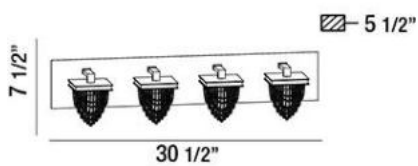

Project Information

Job Name: Canadalite.com Date: _____ Type: _____
Comments: 534 Hood Road, Markham ON L3R 3K9 Email: info@canadalite.com