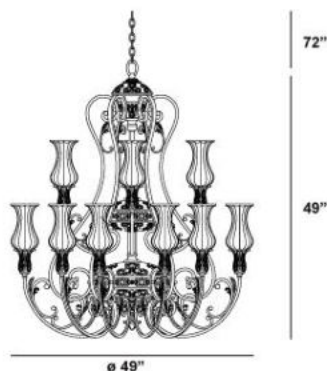

✉ 33 West Beaver Creek Road Richmond Hill
Ontario Canada L4B 1L8

☎ 800.660.5391

☎ 800.660.5390

✉ info@eurofase.com

🌐 www.eurofase.com

RICHTREE , 18-LIGHT CHANDELIER

Product Specifications

Item No.: 17495-011
 Height: 44.25"
 Chain / Cord Length: 180"
 Diameter: 49"
 Est. Shipping Weight: 175.63 lbs
 No. of Bulbs: 18
 Bulb Wattage: 60 watts
 Bulb Type: T10 
 Bulb Base: E26
 Bulb Voltage: 120 volts

Options Available

ITEM CODE	FINISH	SHADE
17495-011	aged bronze	amber

Colour / Shades Available

FINISH	SHADE
aged bronze	 amber

Worthy of regal display, this is a luxurious classical family. Crystal glass beading lines each arm, emphasizing the aged silver finish. The candelabra bulbs and bases provide a majestic look of vintage authenticity, and large serrated-edge teardrop accents perfect the sumptuous creation.