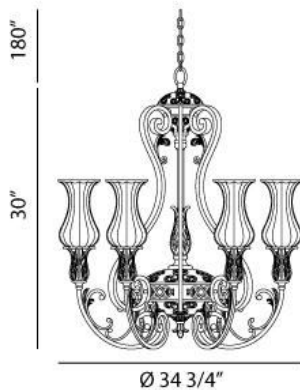

Project Information

Job Name: Canadalite.com Date: _____ Type: _____

Comments: 1 (888) 887-7038, info@canadalite.com