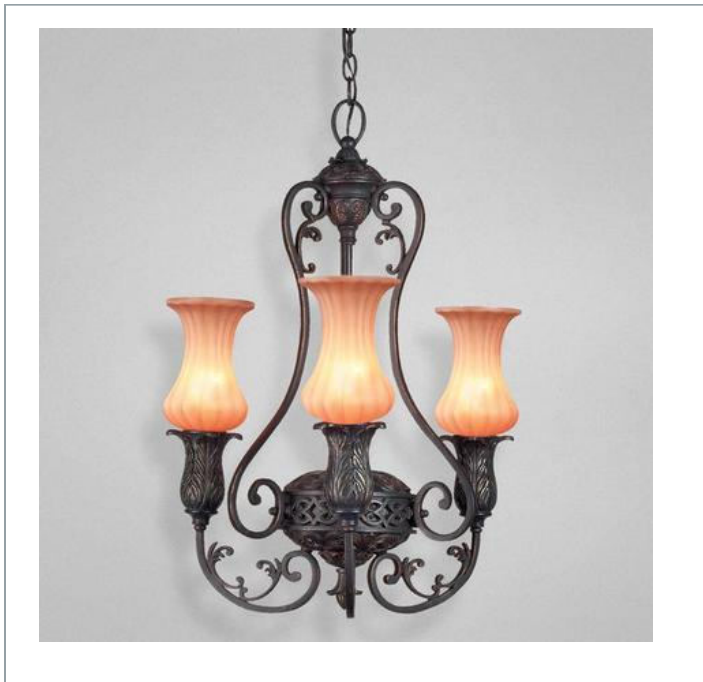

## RICHTREE , 3-LIGHT CHANDELIER

### Product Specifications

Item No.: 17493-017  
 Height: 20.75"  
 Chain / Cord Length: 72"  
 Diameter: 20.5"  
 Est. Shipping Weight: 23.94 lbs  
 No. of Bulbs: 3  
 Bulb Wattage: 60 watts  
 Bulb Type: T10   
 Bulb Base: E26  
 Bulb Voltage: 120 volts

### Options Available

| ITEM CODE | FINISH      | SHADE |
|-----------|-------------|-------|
| 17493-017 | aged bronze | amber |

### Colour / Shades Available

| FINISH      | SHADE   |
|-------------|---|
| aged bronze |  amber |

Worthy of regal display, this is a luxurious classical family. Crystal glass beading lines each arm, emphasizing the aged silver finish. The candelabra bulbs and bases provide a majestic look of vintage authenticity, and large serrated-edge teardrop accents perfect the sumptuous creation.