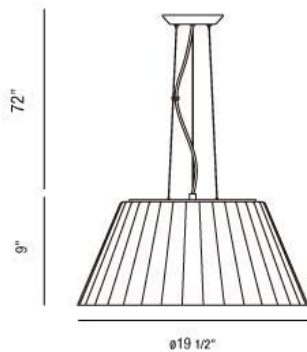

Project Information

Job Name: Canadalite.com Date: _____ Type: _____

Comments: 1 (888) 887-7038, info@canadalite.com