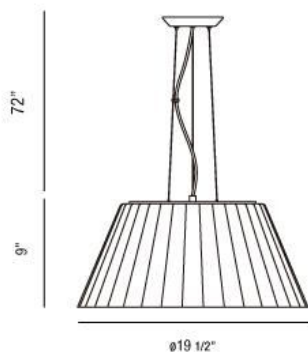

Project Information

Job Name: Canadalite.com Date: _____ Type: _____
Comments: 1 (888) 887-7038, info@canadalite.com