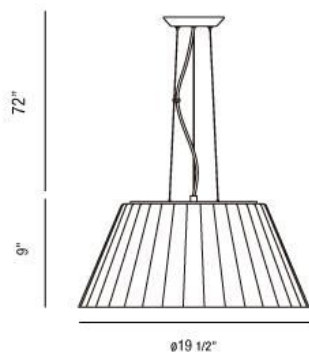

Project Information

Job Name: Canadalite.com Date: _____ Type: _____
Comments: 1 (888) 887-7038, info@canadalite.com