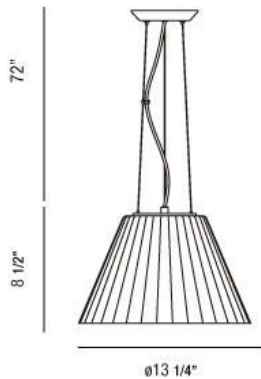

Project Information

Job Name: Canadalite.com Date: _____ Type: _____
Comments: 1 (888) 887-7038, info@canadalite.com