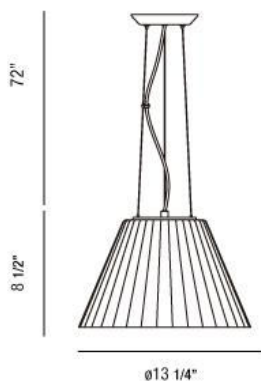

Project Information

Job Name: Canadalite.com Date: _____ Type: _____
Comments: 1 (888) 887-7038, info@canadalite.com