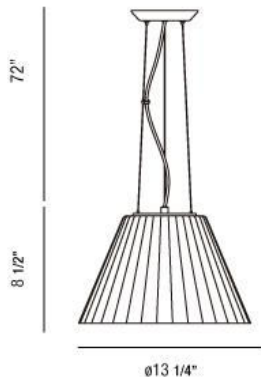

Project Information

Job Name: Canadalite.com Date: _____ Type: _____

Comments: 1 (888) 887-7038, info@canadalite.com