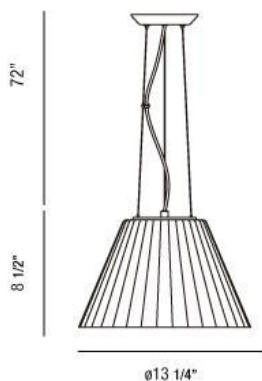

Project Information

Job Name: Canadalite.com Date: _____ Type: _____
Comments: 1 (888) 887-7038, info@canadalite.com