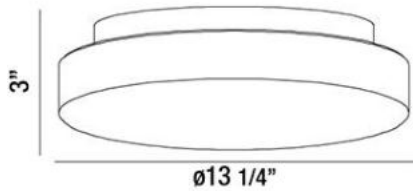

## RAMATA , 2-LIGHT FLUSHMOUNT/WALL SCONCE

### Product Specifications

Collection:	Illuminations
Item No.:	26145-013
Height:	3"
Diameter:	13.25"
Est. Shipping Weight:	6.23 lbs
No. of Bulbs:	2
Bulb Wattage:	60 watts
Bulb Type:	A19 
Bulb Base:	E26
Bulb Voltage:	120 volts