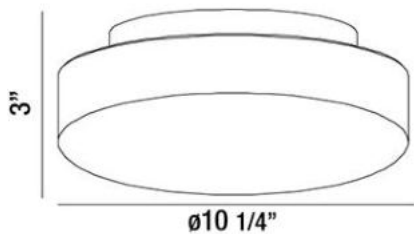

Hand blown opal white glass

RAMATA , 1-LIGHT FLUSHMOUNT/WALL SCONCE

Product Specifications

Collection:	Illuminations
Item No.:	26144-016
Height:	3"
Diameter:	10.25"
Est. Shipping Weight:	4.13 lbs
No. of Bulbs:	1
Bulb Wattage:	60 watts
Bulb Type:	A19 
Bulb Base:	E26
Bulb Voltage:	120 volts

Options Available

ITEM CODE	FINISH	SHADE
26144-016	white	opal white glass

Colour / Shades Available

FINISH	SHADE
white	 opal white glass

Project Information

Job Name: Canadalite.com Date: _____ Type: _____
 Comments: 534 Hood Road, Markham ON L3R 3K9 Email: info@canadalite.com