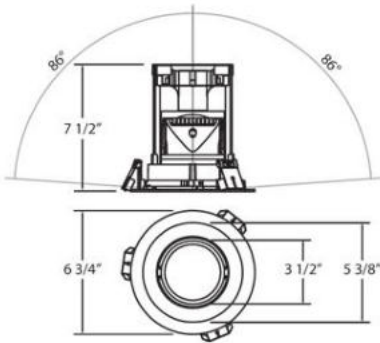

Project Information

Job Name: Canadalite.com Date: _____ Type: _____

Comments: 1 (888) 887-7038, info@canadalite.com