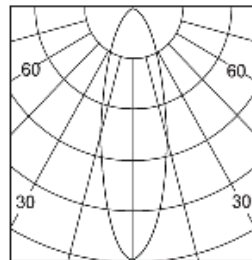

**1-LIGHT 13W LED  
PULL DOWN RECESSED**

**21814-013**

- 1 x 13 WATT
- BRIDGELUX LED
- 930 (lm) - Lumens
- 3000K - Kelvins
- 50,000 (Hrs) LED Life
- 30° Light Beam Angle
- 86° Horizontal Adjustment
- 355° Vertical Adjustment
- 6 1/8" Cut Hole Size
- 85+ CRI
- Dimmable LED Driver Included
- Retrofit Non-IC
- White Finish
- 120V Input

h(m)	D(m)	E(lx)
	30"	
0.3	0.149	36725
0.5	0.249	13221
1	0.498	3305
2	0.999	826
2.5	1.248	528

\* For new construction and insulated ceiling housing information, please consult factory.