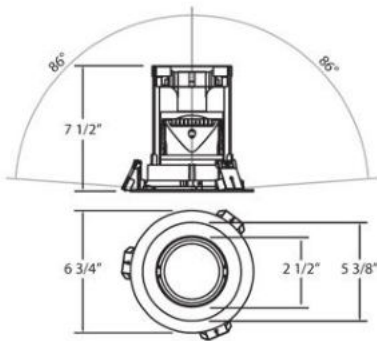

Project Information

Job Name: Canadalite.com Date: _____ Type: _____
Comments: 1 (888) 887-7038, info@canadalite.com